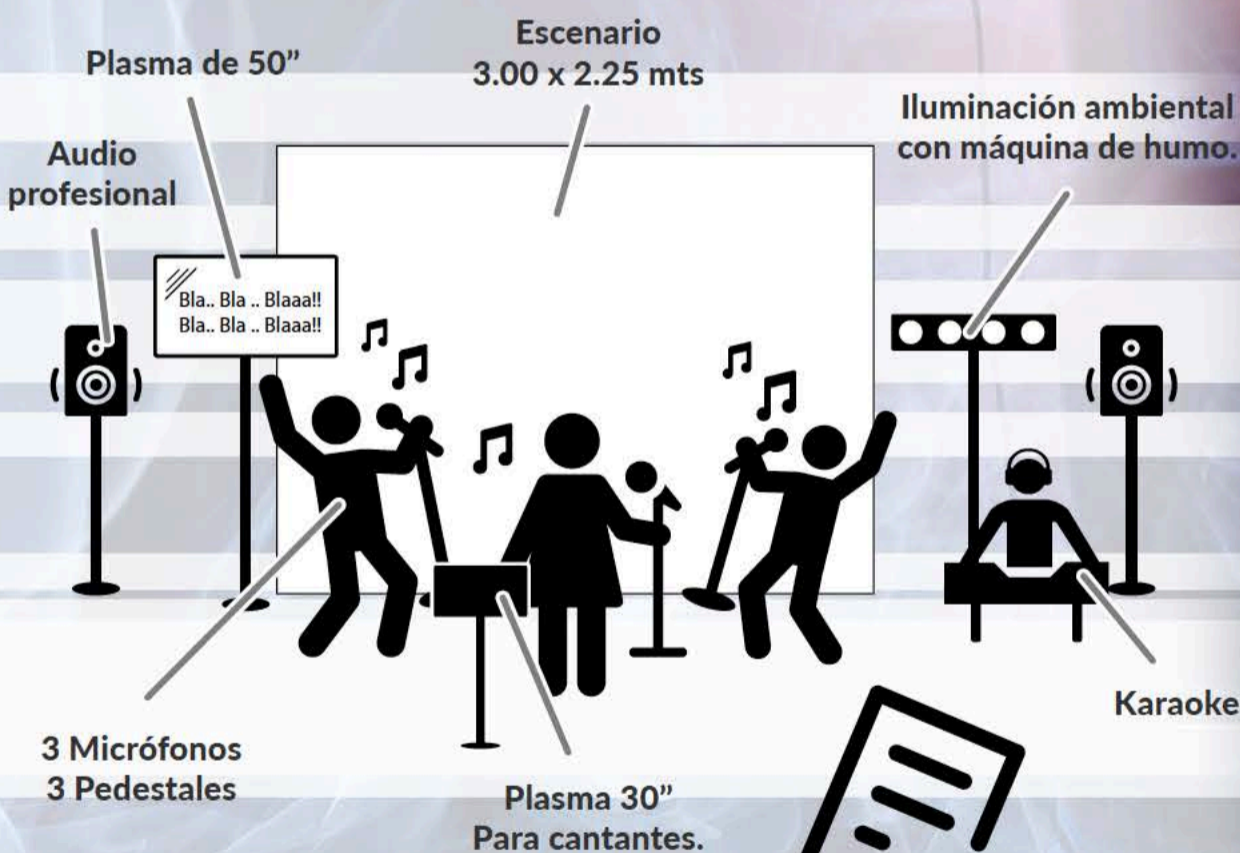

KARAOKE CLUB

EL MEJOR KARAOKE A DOMICILIO

Más de **10 mil pistas de karaoke** en español e inglés.

Libro con canciones
Hojas para apuntar canciones